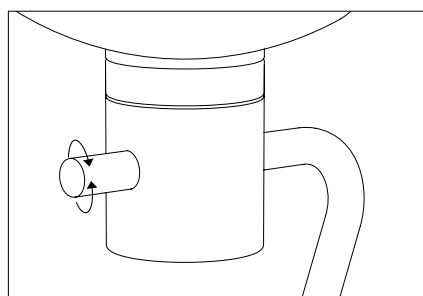

Baluna Table Wall Lamp

Product Fact Sheet

Code / Colour:

BA-TW / Black / RAL 9005 / ●

Characteristics:

- Built-in dimmable switch
- Triple coated opal glass diffuser
- Rotating lampshade
- Can be used as table lamp or mounted as wall lamp
- Indoor use

Material:

Steel, Glass

Cord:

Length 2500 mm

Bulb:

Included - Dimmable LED

The product contains a light source of energy efficiency class A++

Light Source:

E14, Max 6W; max Ø36 mm

Ratings:

220–230 V; 50 Hz; IP 20; class I

Certificates:

CE | 874/2012 |

Packaging:

Width	270 mm
Depth	270 mm
Height	320 mm
Weight	2.7 kg

ON / OFF / dimm switch